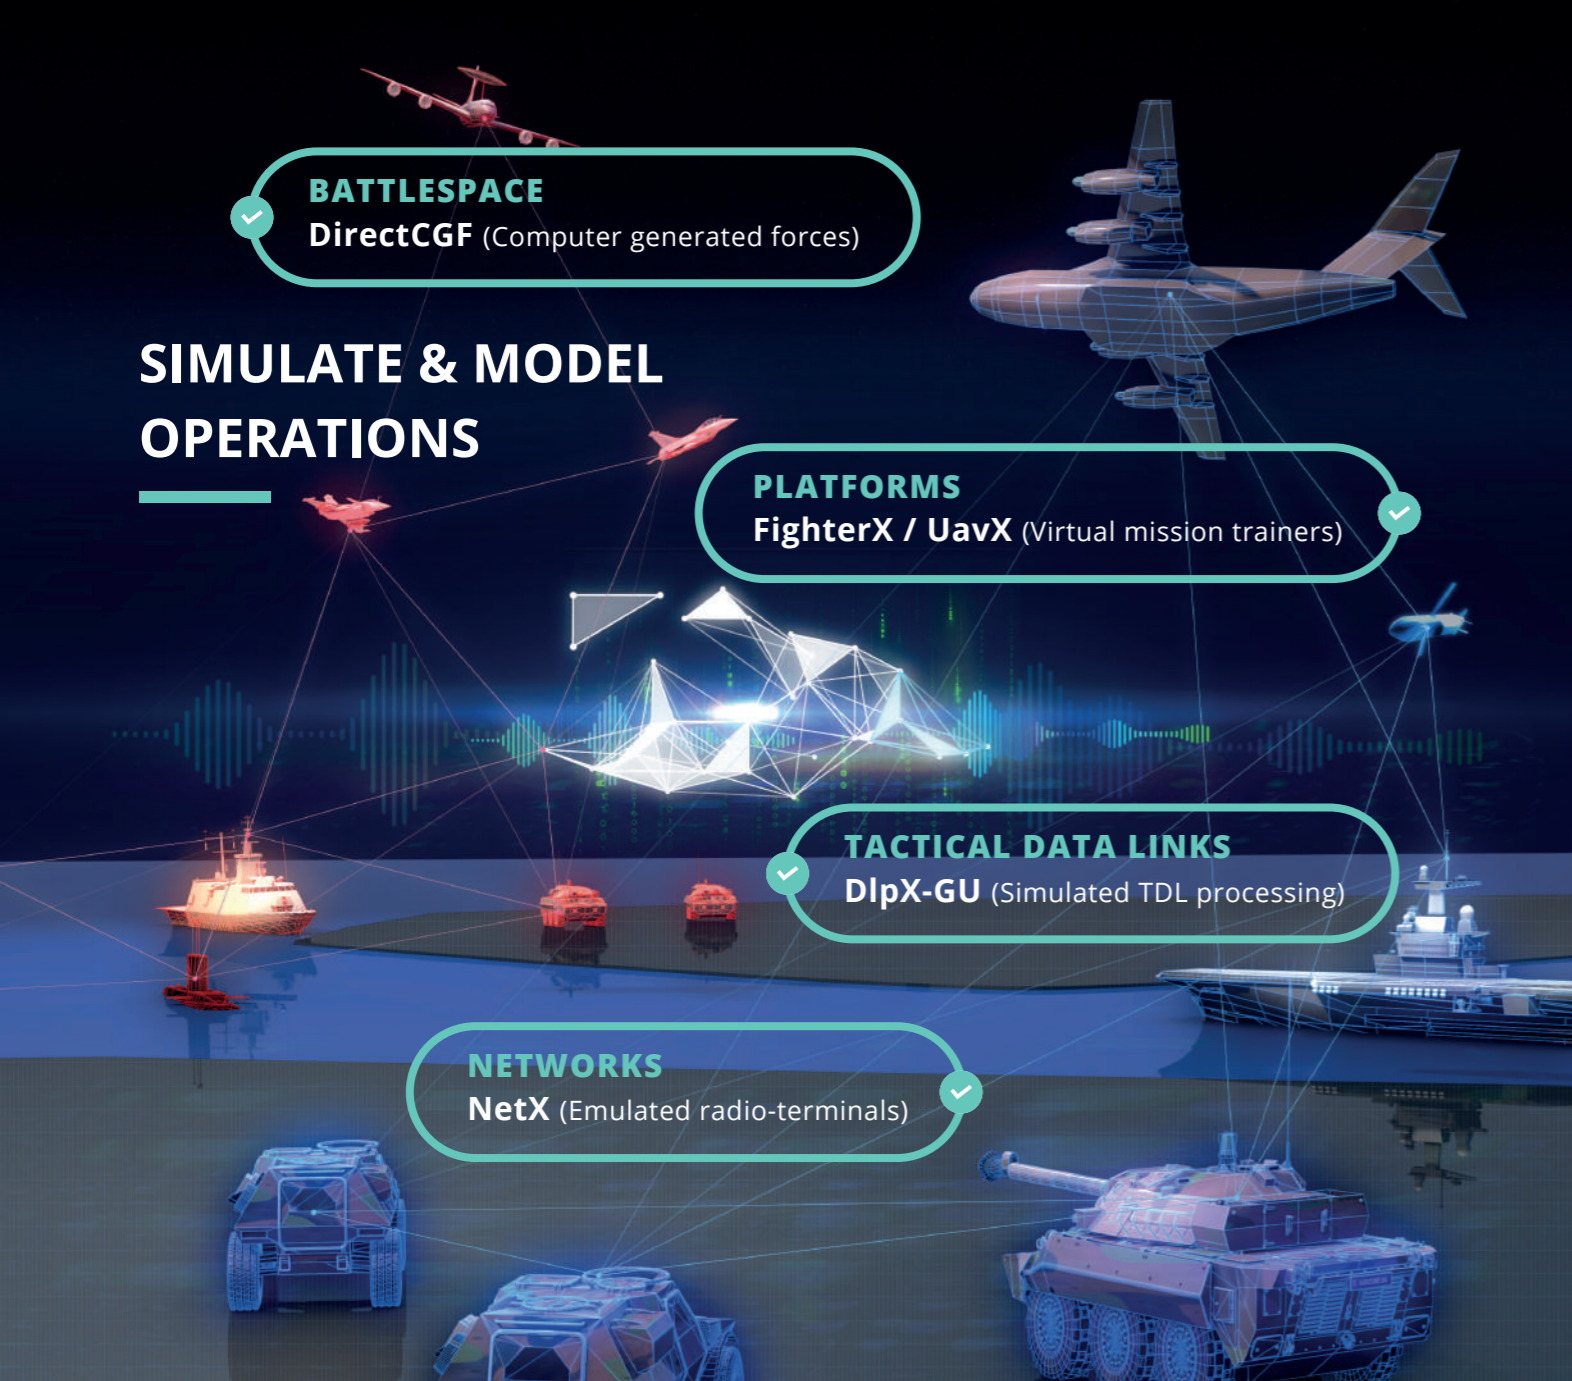

C2 & TACTICAL DATA LINK SYSTEMS

✓ **BATTLESPACE**
DirectCGF (Computer generated forces)

SIMULATE & MODEL OPERATIONS

✓ **PLATFORMS**
FighterX / UavX (Virtual mission trainers)

✓ **TACTICAL DATA LINKS**
DlpX-GU (Simulated TDL processing)

✓ **NETWORKS**
NetX (Emulated radio-terminals)

TRAIN & EDUCATE WARFIGHTERS

✓ **JEANNETTE**
(TDL & LVC training system)

TEST & EVALUATE IMPLEMENTATIONS

TACTX
(Multilink test & simulation tool)

INTEGRATE & DEPLOY CAPABILITIES

C2
StarlinX (Tactical system & communication gateway)

DLP
DlpX-PI (Multilink processing & forwarding software)

PREPARE & MANAGE NETWORKS

NET
NMM (Multilink network monitoring & management system)

COM
TTU (L16 and L22 terminal equipment suite)